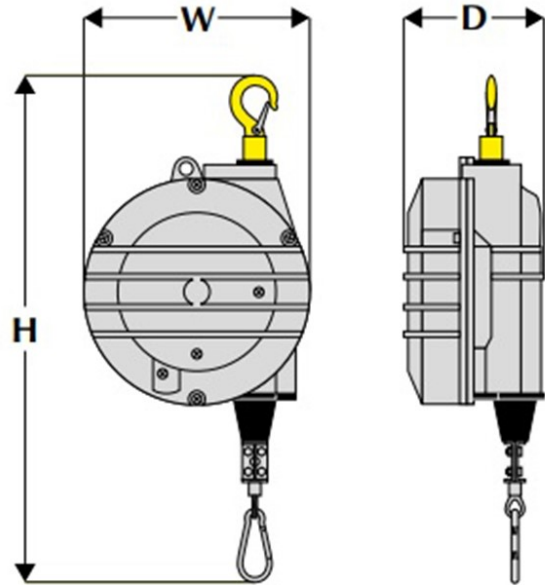

## Balancer 6-8 Kg

### Technical Data:

Model	Product	Load Range	Cable Extension	Dead Weight	Dimensions mm
TUF 1149	Tool Balancer	6-8 Kg	2.5 M	3.2 Kg	345 x 180 x 86

### Accessories:

Model	Product	Legs Fully Extended	Legs Fully Retracted
TUF 968	Tripod	2295 mm	1472 mm

We reserve the right to introduce changes to our product range and /or designs without prior notice