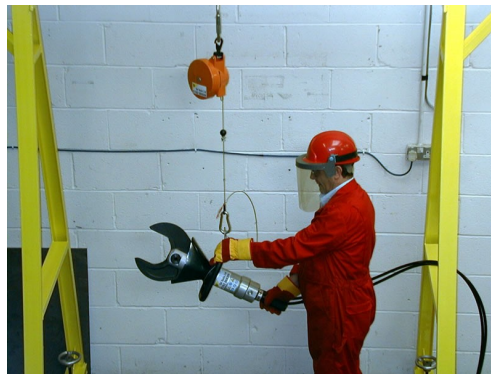

We reserve the right to introduce changes to our product range and /or designs without prior notice