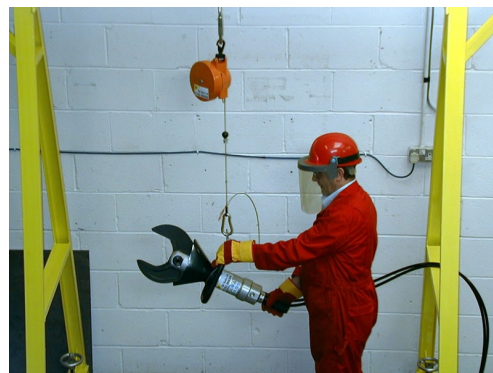

Balancer 22-25 Kg

Technical Data:

*All Dimensions in mm

Model	Product	Load Range	Cable Extension	Weight	Dimensions mm
TUF 1678	Tool Balancer	22-25 Kg	2 M	6.6 Kg	476 x 196x 140

Accessories:

Model	Product	Legs Fully Extended	Legs Fully Retracted
TUF 968	Tripod	2295 mm	1472 mm