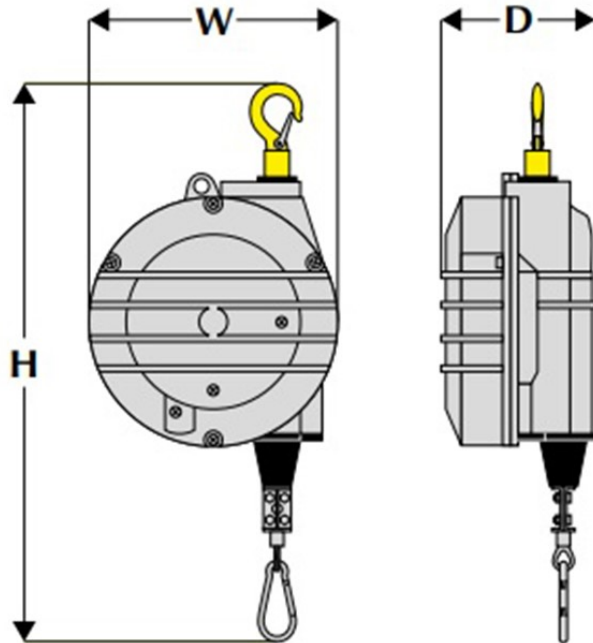

Balancer 22-25 Kg

Technical Data:

*All Dimensions in mm

Model	Product	Load Range	Cable Extension	Weight	Dimensions mm
TUF 1678	Tool Balancer	22-25 Kg	2 M	6.6 Kg	476 x 196x 140

Accessories:

Model	Product	Legs Fully Extended	Legs Fully Retracted
TUF 968	Tripod	2295 mm	1472 mm