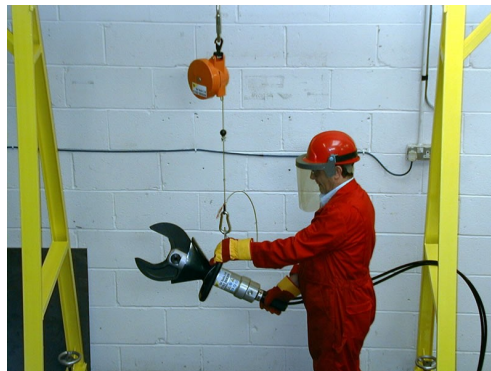

Balancer 10-14 Kg

*All Dimensions in mm

Technical Data:

Model	Product	Load Range	Cable Extension	Dead Weight	Dimensions mm
TUF 1151	Tool Balancer	10-14 Kg	2 M	5.5 Kg	476 x 196 x 140

Accessories:

Model	Product	Legs Fully Extended	Legs Fully Retracted
TUF 968	Tripod	2295 mm	1472 mm