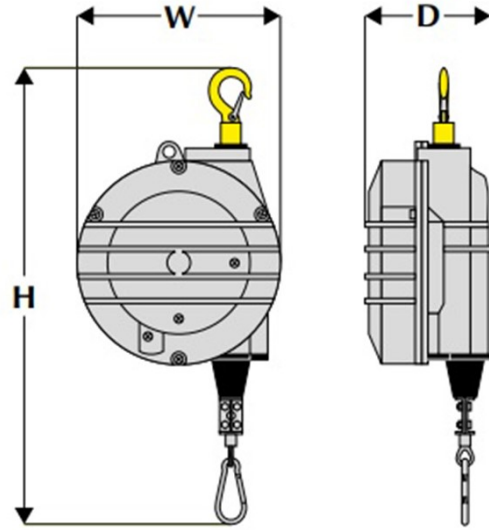

Balancer 10-14 Kg

*All Dimensions in mm

Technical Data:

Model	Product	Load Range	Cable Extension	Dead Weight	Dimensions mm
TUF 1151	Tool Balancer	10-14 Kg	2 M	5.5 Kg	476 x 196 x 140

Accessories:

Model	Product	Legs Fully Extended	Legs Fully Retracted
TUF 968	Tripod	2295 mm	1472 mm