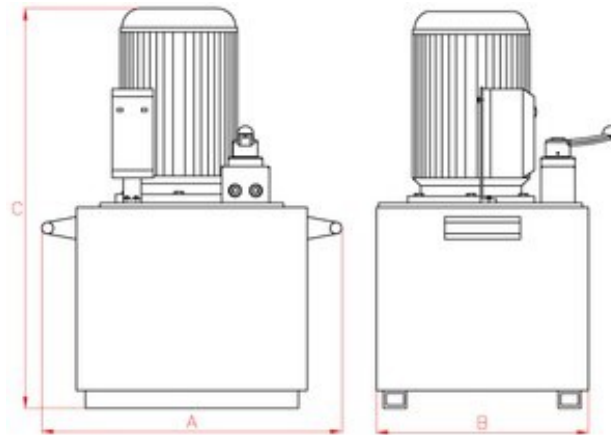

Manual Valve , Single Acting, 110 Volt Power Pack

Accessories:

Description	Ident. No.	Bore	End Fitting
Single Hose	TUF 1049	6mm	BSP, Metric, NTP
Twin Fused Hose	TUF 1050	6mm	BSP, Metric, NTP
Male Coupling 1/4" BSP	TUF 1733	-	1/4" BSP
Female Coupling 1/4" BSP	TUF 1734	-	1/4" BSP

Single Phase: 50 HZ

Vibration Level:
<2.5 m/s²

No Limit

Technical Data:

Voltage	110 Volt
Total Oil Capacity cm ³	12.5 Litre
Working Pressure	700 BAR
Displacement/Pump stroke, Low-press cm ³	5.9 Lt / Min
Displacement/Pump stroke, High-press cm ³	0.54 Lt / Min

Power	1.1
Motor	Electric
Width A	368 mm
Depth B	290 mm
Height C	548 mm
Weight	46 kg
Valve/ Ways	3/3 Single Acting Advance/Hold/Retract

We reserve the right to introduce changes to our product range and /or designs without prior notice