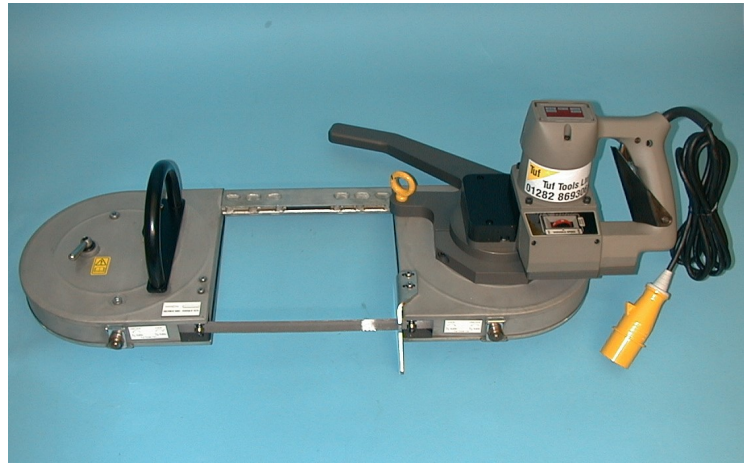

**Complete Handle on Band Saw**

Accessories	Ident. No.
Balancer, with weight Range 16-21 Kg	TUF 1277
Tripod	TUF 968

**Technical Data:**

Model	Weight	Suitable Band Saws
TUF 1531	3kg	TUF 599, TUF 606

**Stage 1.**  
**Clamp with Lifting eye**

**Stage 2.**  
**Clamp with Lifting eye and bracket with lifting eye**

**Stage 3.**  
**Clamp with Lifting eyes bracket and handle**

We reserve the right to introduce changes to our product range and /or designs without prior notice