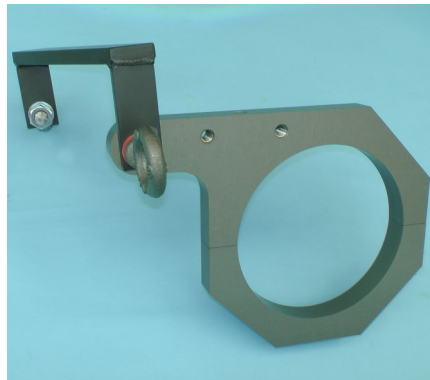

**Complete Handle on Band Saw**

Accessories	Ident. No.
Balancer, with weight Range 16-21 Kg	TUF 1277
Tripod	TUF 968

**Technical Data:**

Model	Weight	Suitable Band Saws
TUF 1531	3kg	TUF 599, TUF 606

**Stage 1.**  
**Clamp with Lifting eye**

**Stage 2.**  
**Clamp with Lifting eye and bracket with lifting eye**

**Stage 3.**  
**Clamp with Lifting eyes bracket and handle**

We reserve the right to introduce changes to our product range and /or designs without prior notice