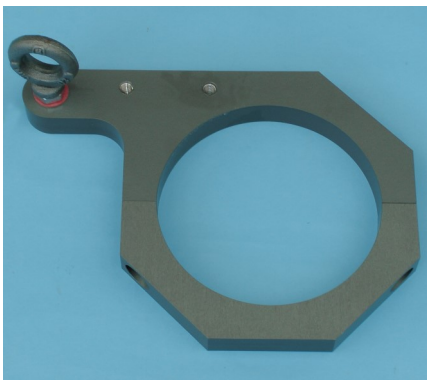

**Complete Handle on Band Saw**

Accessories	Ident. No.
Balancer, with weight Range 16-21 Kg	TUF 1277
Tripod	TUF 968

**Technical Data:**

Model	Weight	Suitable Band Saws
TUF 1531	3kg	TUF 599, TUF 606

**Stage 1.**  
**Clamp with Lifting eye**

**Stage 2.**  
**Clamp with Lifting eye and bracket with lifting eye**

**Stage 3.**  
**Clamp with Lifting eyes bracket and handle**

We reserve the right to introduce changes to our product range and /or designs without prior notice